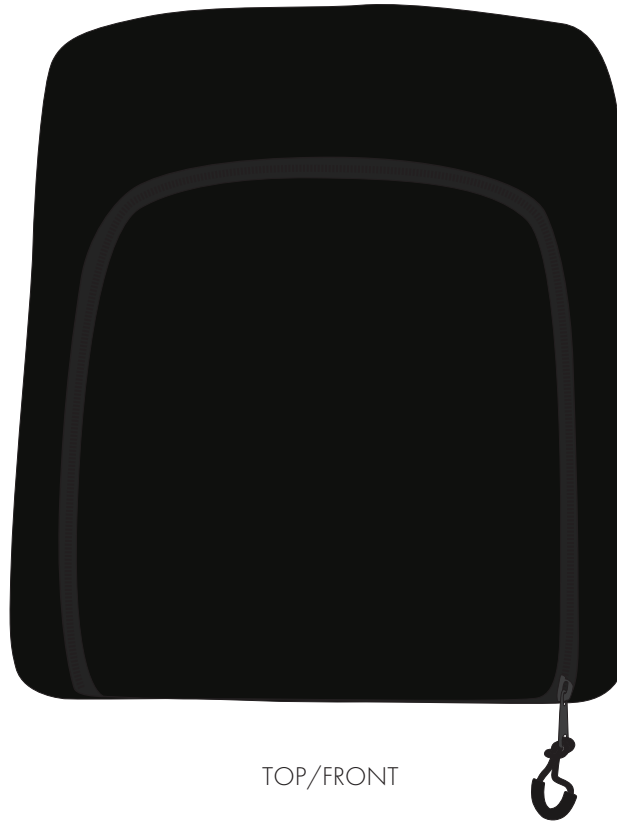

Your Ref:	Quantity:	Product Code: QB0316
Our Ref:	Version: 1	Product Colour: BLACK

PRINTING CONCERNS:**PRODUCT INFO:**

Please note that this product has Sustainability Markings that are not visible from this perspective

We stock this item in the following colours

**PANTONE REFERENCE(S)**

- Colour 1
- Colour 2

ARTWORK SCALE 50%

TOP/FRONT

Product Image for visualisation
- colours may vary

The dashed line is to demonstrate print area and will not appear on your printed item